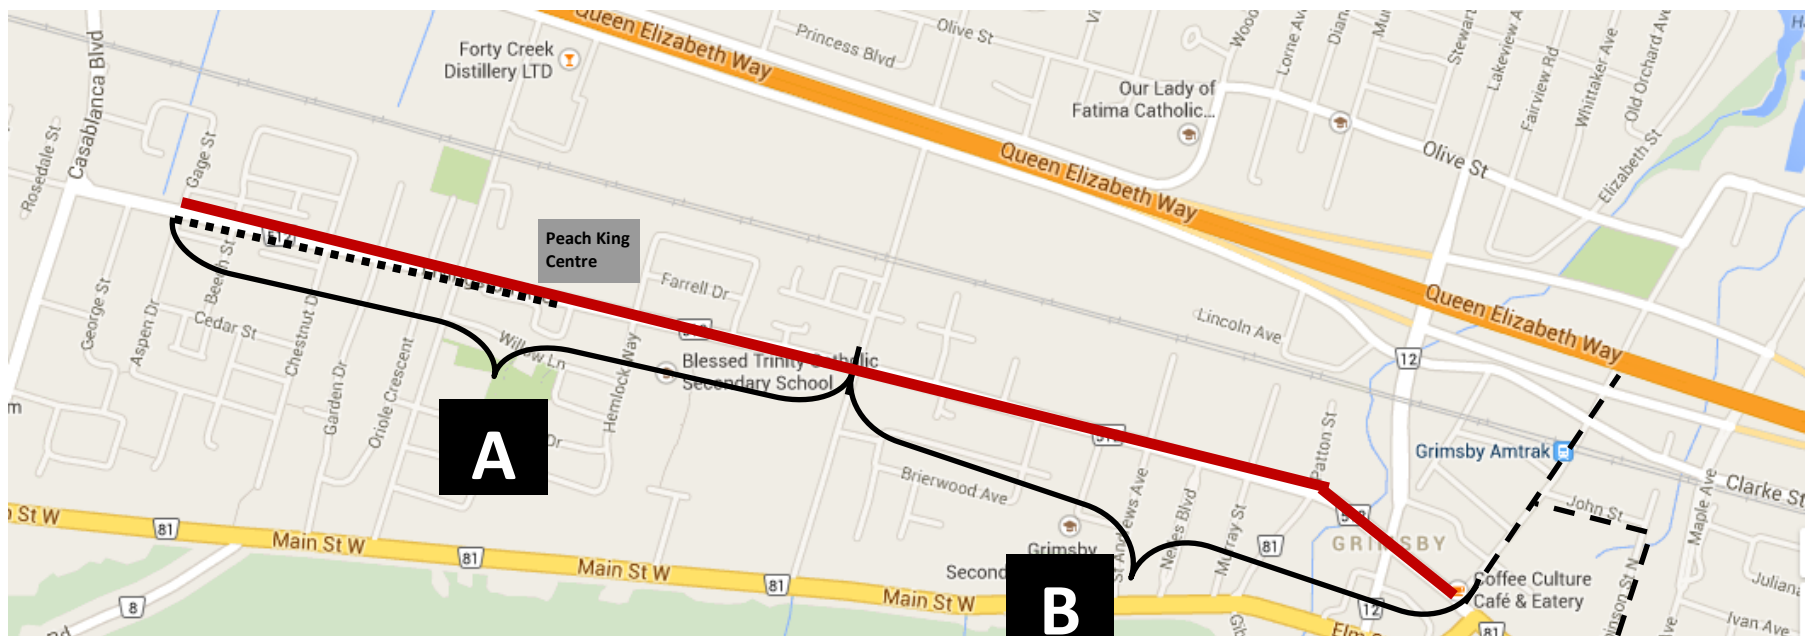

Grimsby Santa Claus Parade: Parade Route 2016

Date: Sat. Dec. 3, 2016
Parade start time: 5:15 pm
Road Closure Times: 4:00—8:00 pm

A Section A: Roads Closed from 4:00 - 7:30 pm

B Section B: Roads Closed from 4:30 - 7:30 pm

..... Line-up Area—parade starts at Town Hall

- - - Disband Area

PARKING IS NOT PERMITTED ON THE PARADE ROUTE FOR THE DAY OF THE PARADE. VEHICLES WILL BE TOWED.

- Parking on side streets is permitted, so long as you do not violate posted street signs and that you do not block street access for emergency vehicles. We strongly encourage that you walk to the parade if possible.
- We ask that you leave dogs at home - this is to ensure everyone's enjoyment of the parade, and to minimize distractions of animals in the parade.
- Strollers, feet and chairs must be up and off of the curb sides, to allow bands and entries the full width of the road.